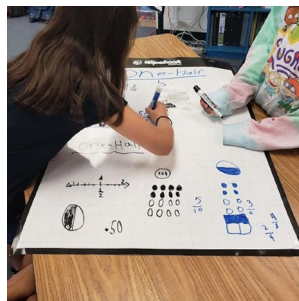

Dry-Erase Flipcharts

Reusable, eco-friendly flipcharts.

Save Paper

Wipebook dry-erase flipcharts can be erased and reused again and again.

Create Flexible Workspaces

The sheets are detachable. Great for creating anchor charts, brainstorming ideas and collaborating to solve problems.

Blank and Graph Sides

Each Wipebook Flipchart comes with 10 double-sided sheets. One side is blank and one side has graph lines.

Reuse Again and Again

Wipebook dry-erase surfaces are made with Patented UV Hypergloss Film.

Free Wipebook App

The Wipebook App is free to use. Scan and save your dry-erase notes to your favorite cloud service.

Wipebook Flipcharts are available in three options:

- Original Flipchart - 24" x 36", paper material - MSRP \$64.99*
- Heavy Duty Flipchart - 24" x 36", synthetic tear-proof material - MSRP \$149.99*
- Mini Heavy Duty Flipchart - 12" x 18", synthetic tear-proof material - MSRP \$49.99*